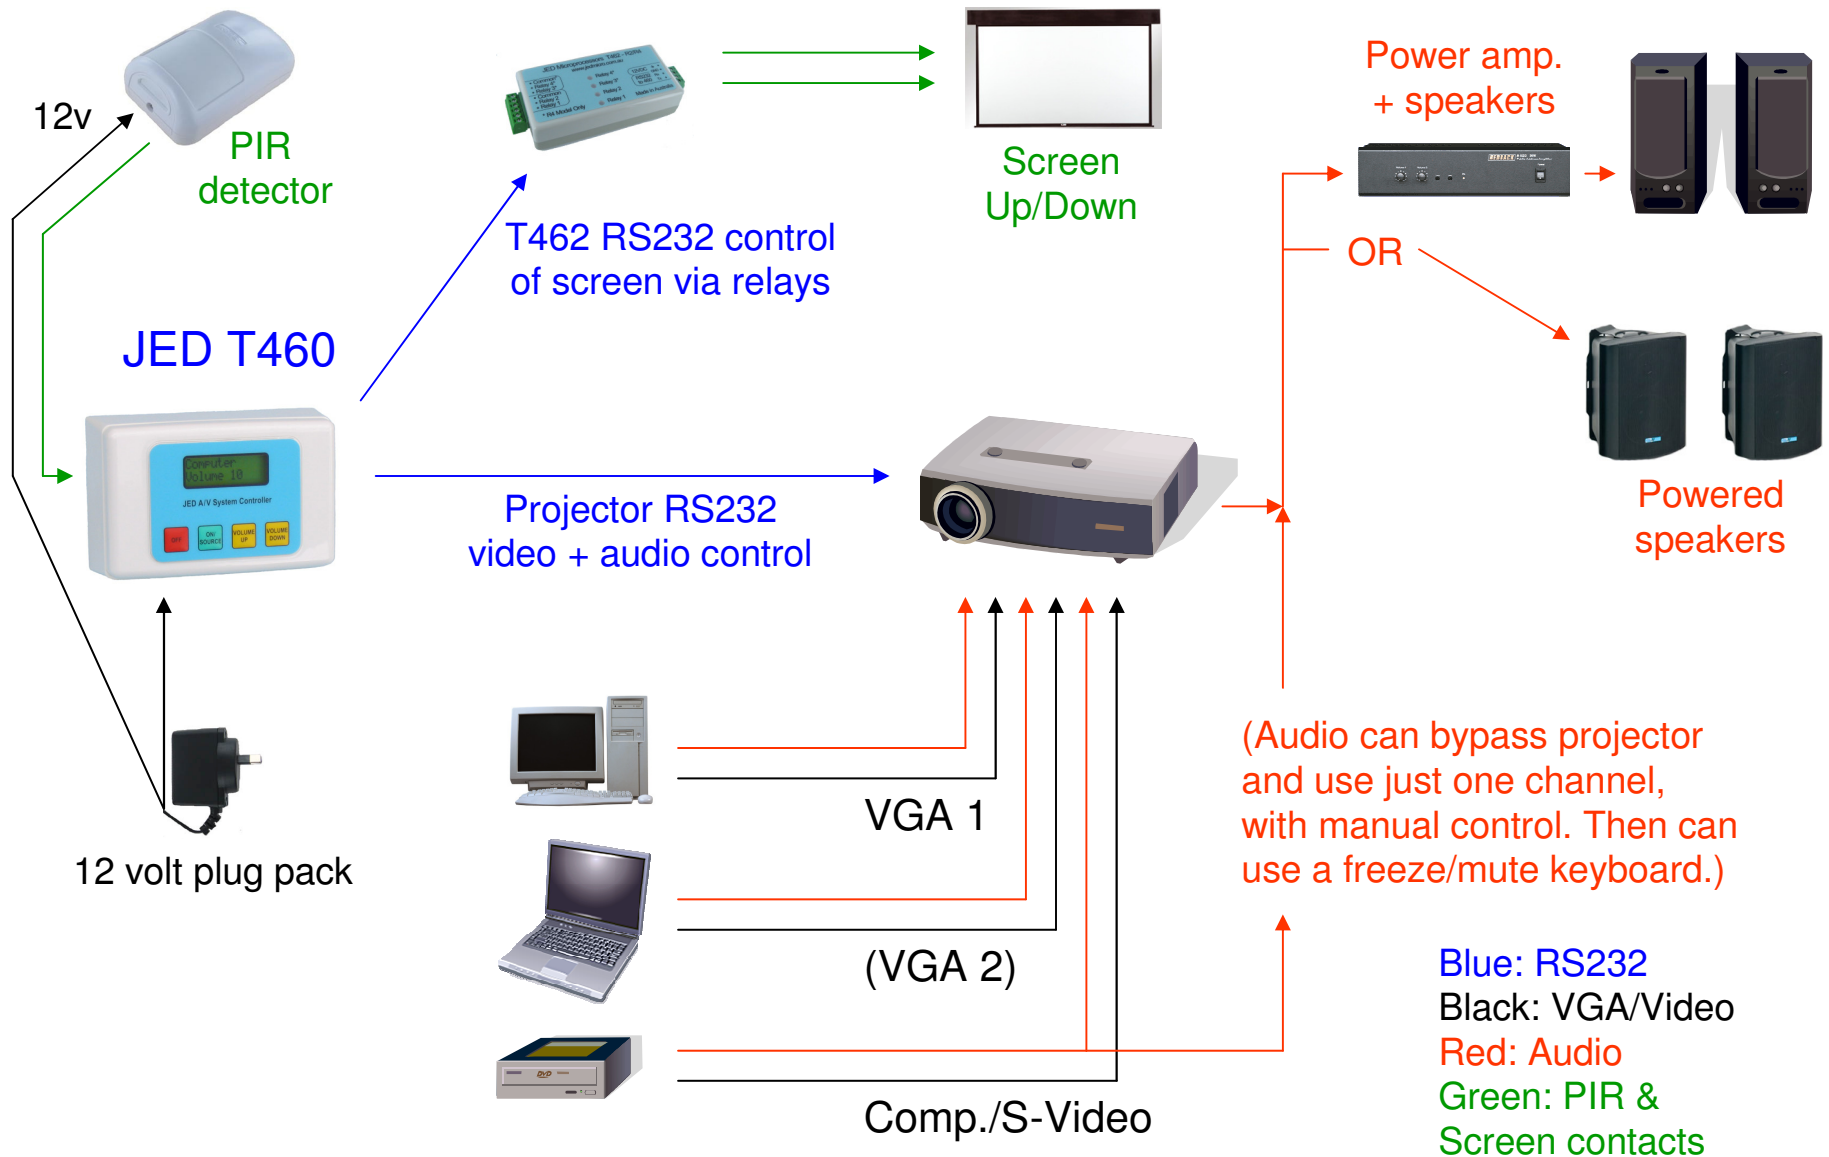

JED T440 simple system block diagram: projector/no-audio control configuration

JED T440 full system block diagram: with T461 audio control configuration

JED T460 simple system block diagram: projector/no-audio control configuration

JED T460 full system block diagram: with T461 audio control configuration