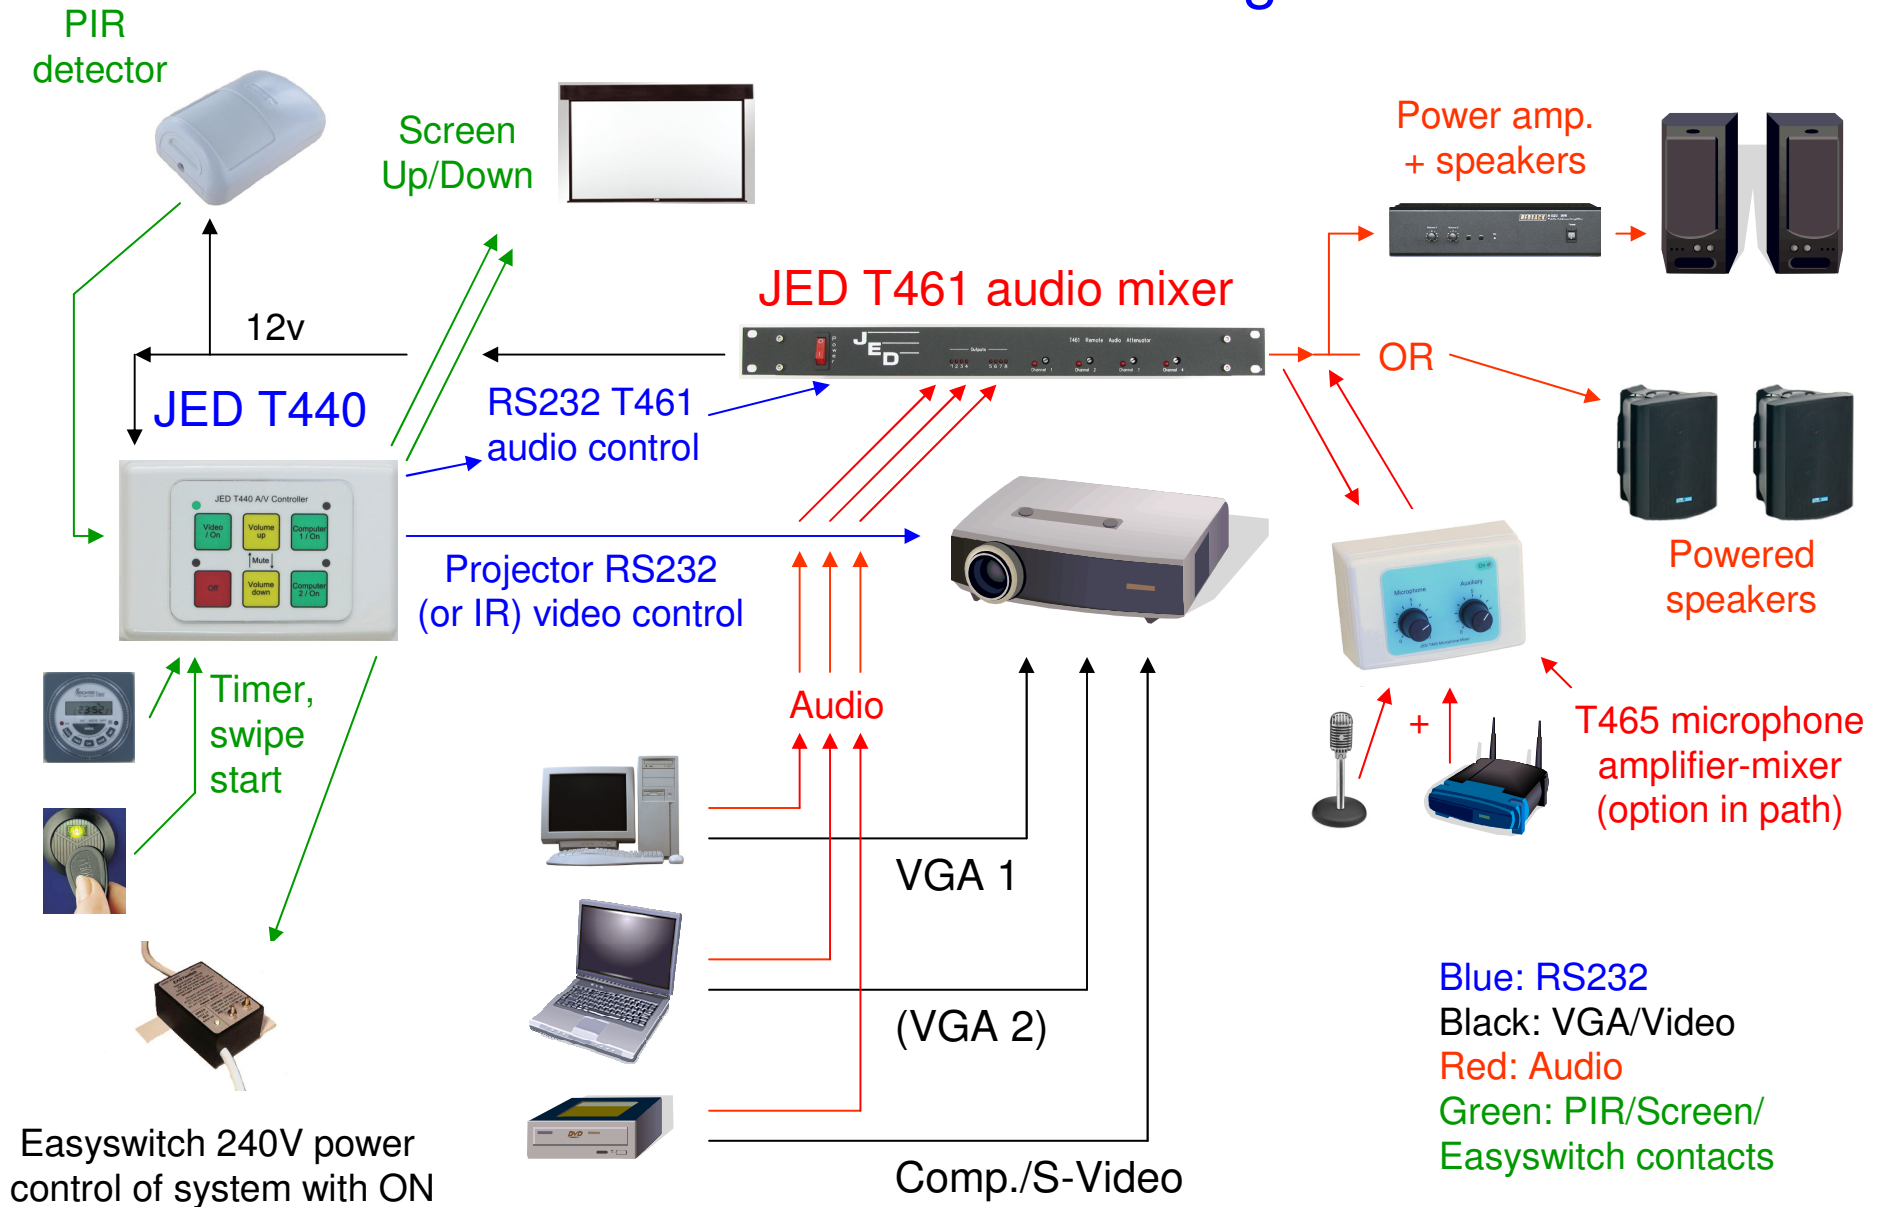

JED T440 simple system block diagram: projector/no-audio control configuration

JED T440 full system block diagram: with T461 audio control configuration

JED T460 simple system block diagram: projector/no-audio control configuration

JED T460 full system block diagram: with T461 audio control configuration