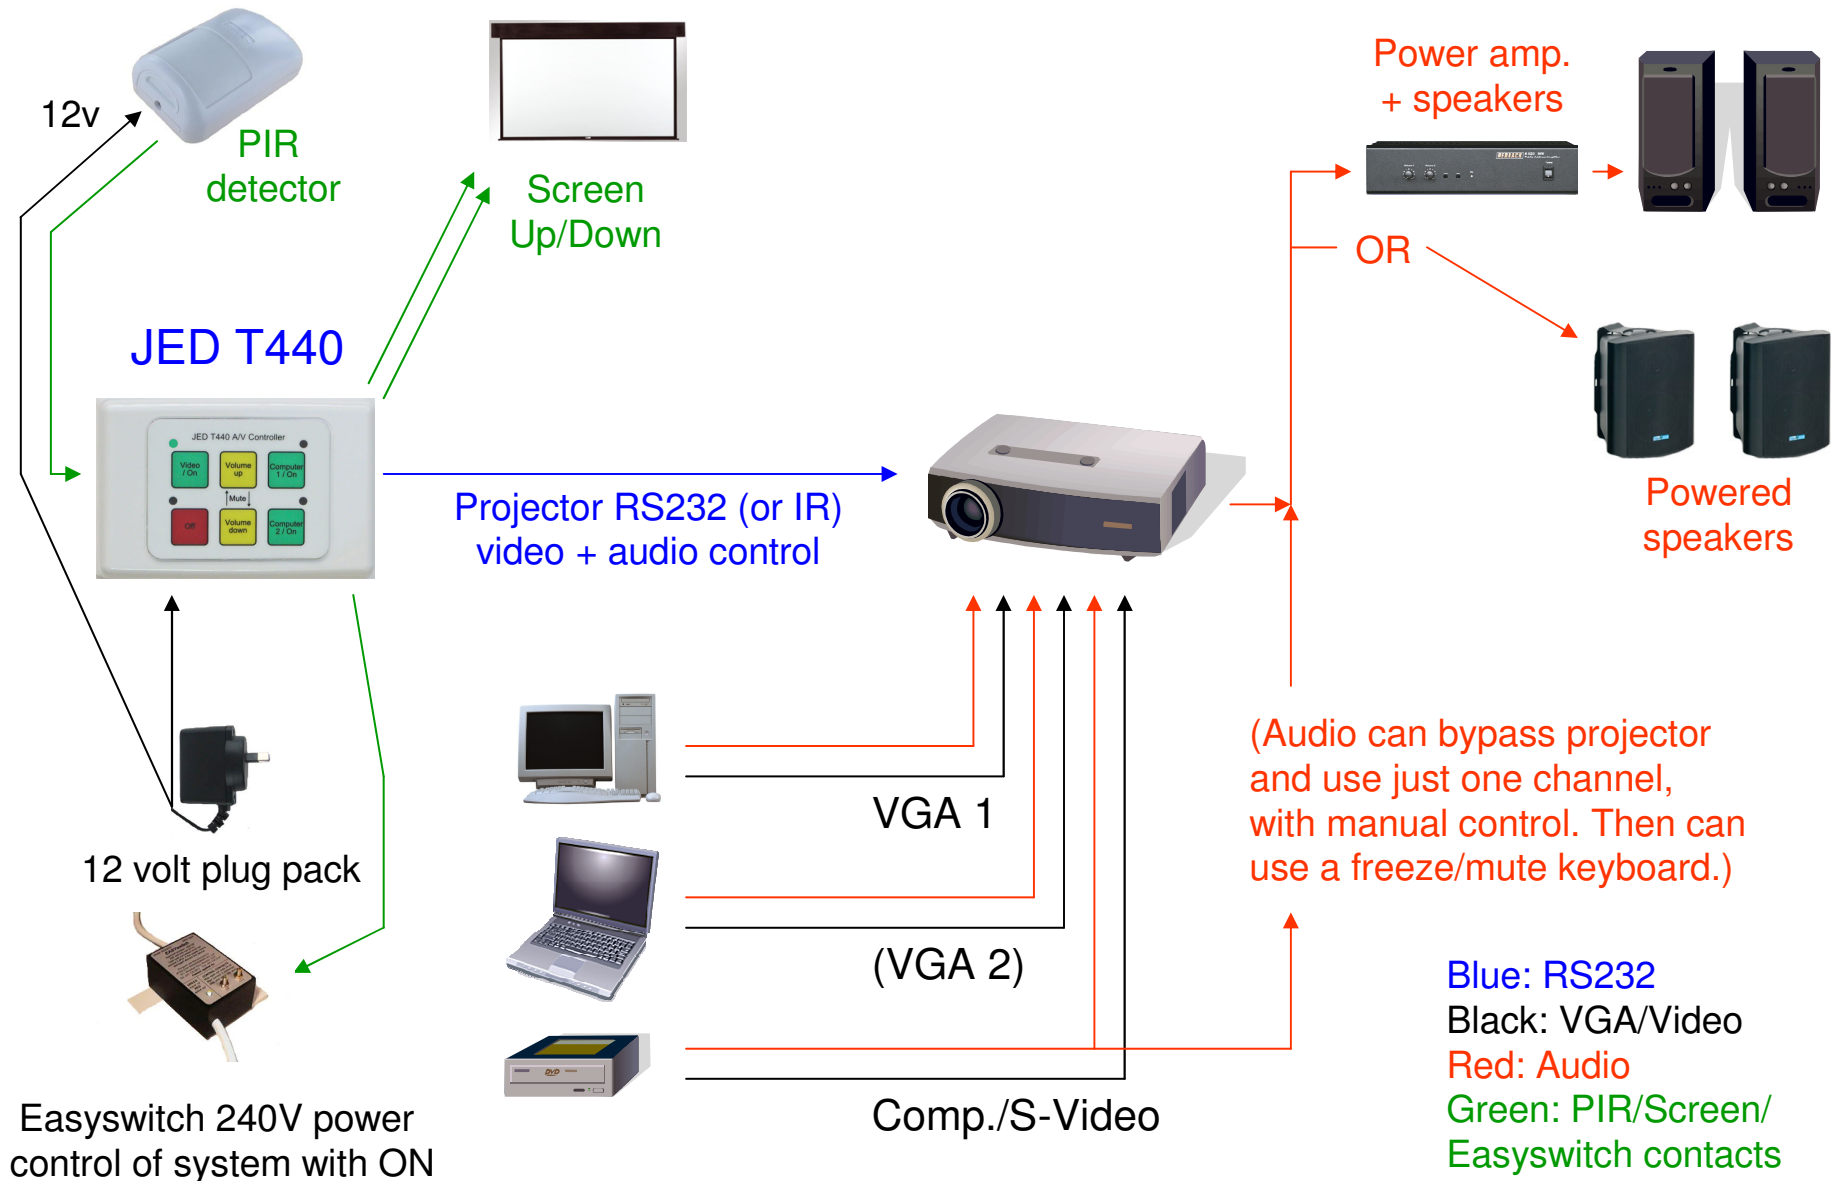

JED T440 simple system block diagram: projector/no-audio control configuration

JED T440 full system block diagram: with T461 audio control configuration

JED T460 simple system block diagram: projector/no-audio control configuration

JED T460 full system block diagram: with T461 audio control configuration