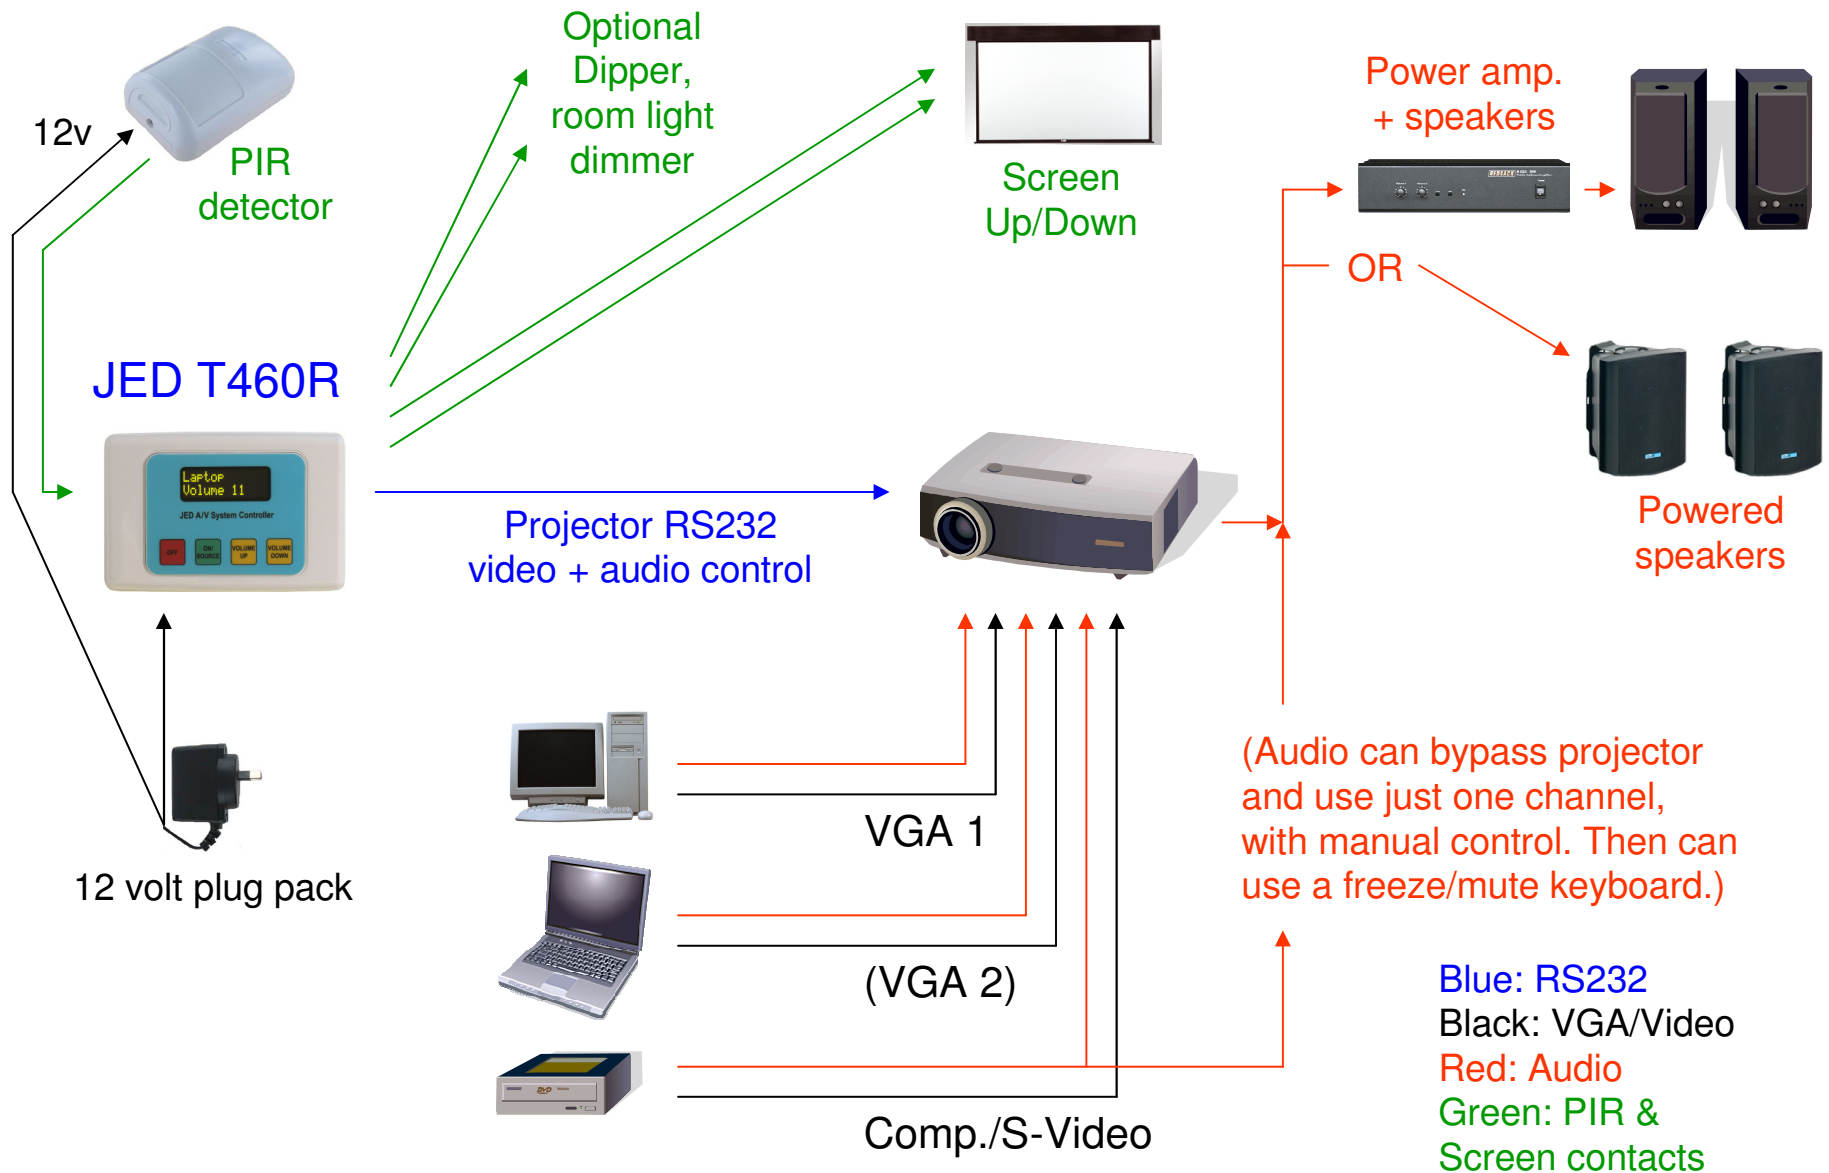

JED T460R simple system block diagram: projector/no-audio control configuration

JED T460R full system block diagram: with T461 audio control configuration