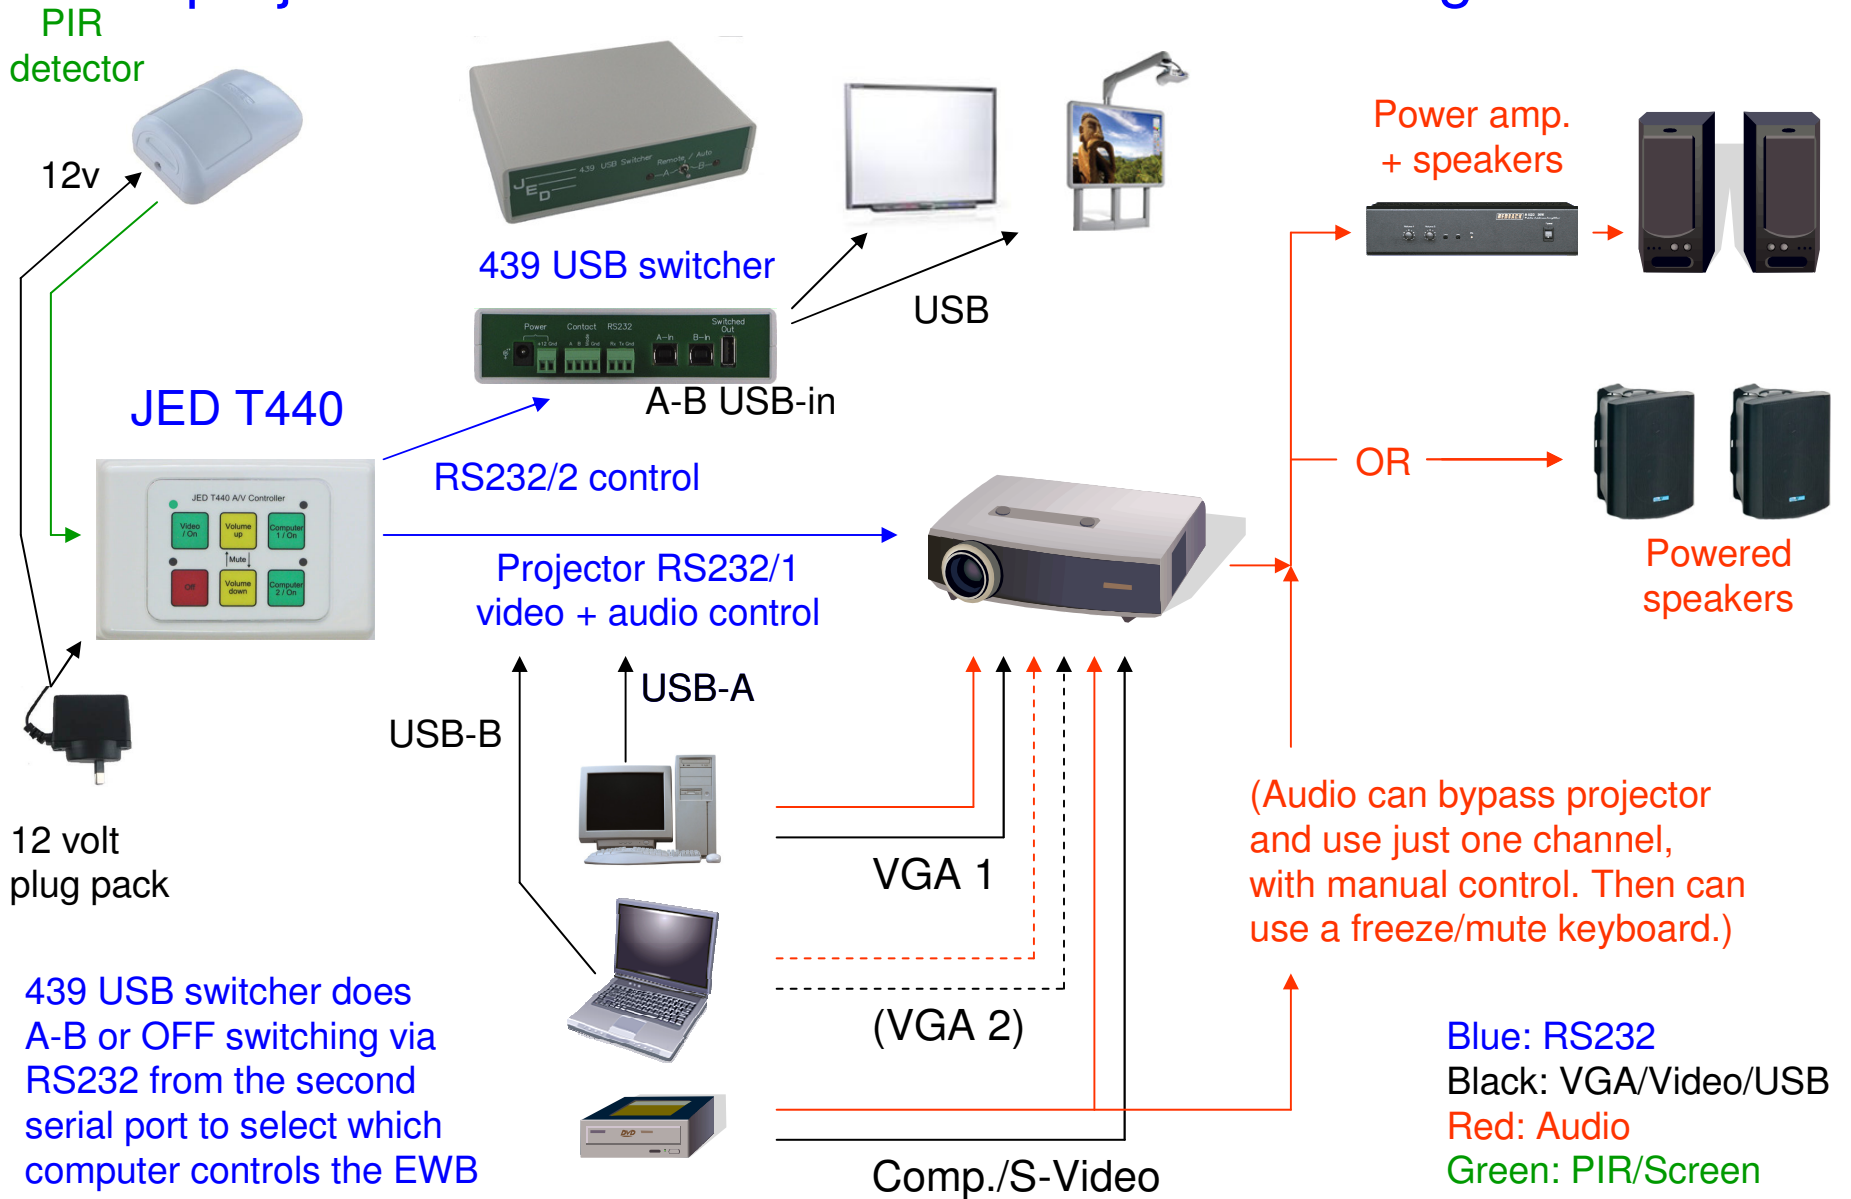

JED T440 simple system block diagram #1: projector/no-audio control configuration

JED T440 plus 439 simple system block diagram #2: projector/no-audio & USB EWB control configuration

JED T440 system block diagram #3: with T441 audio control configuration

JED T440 full system block diagram #4: with T461 audio control configuration