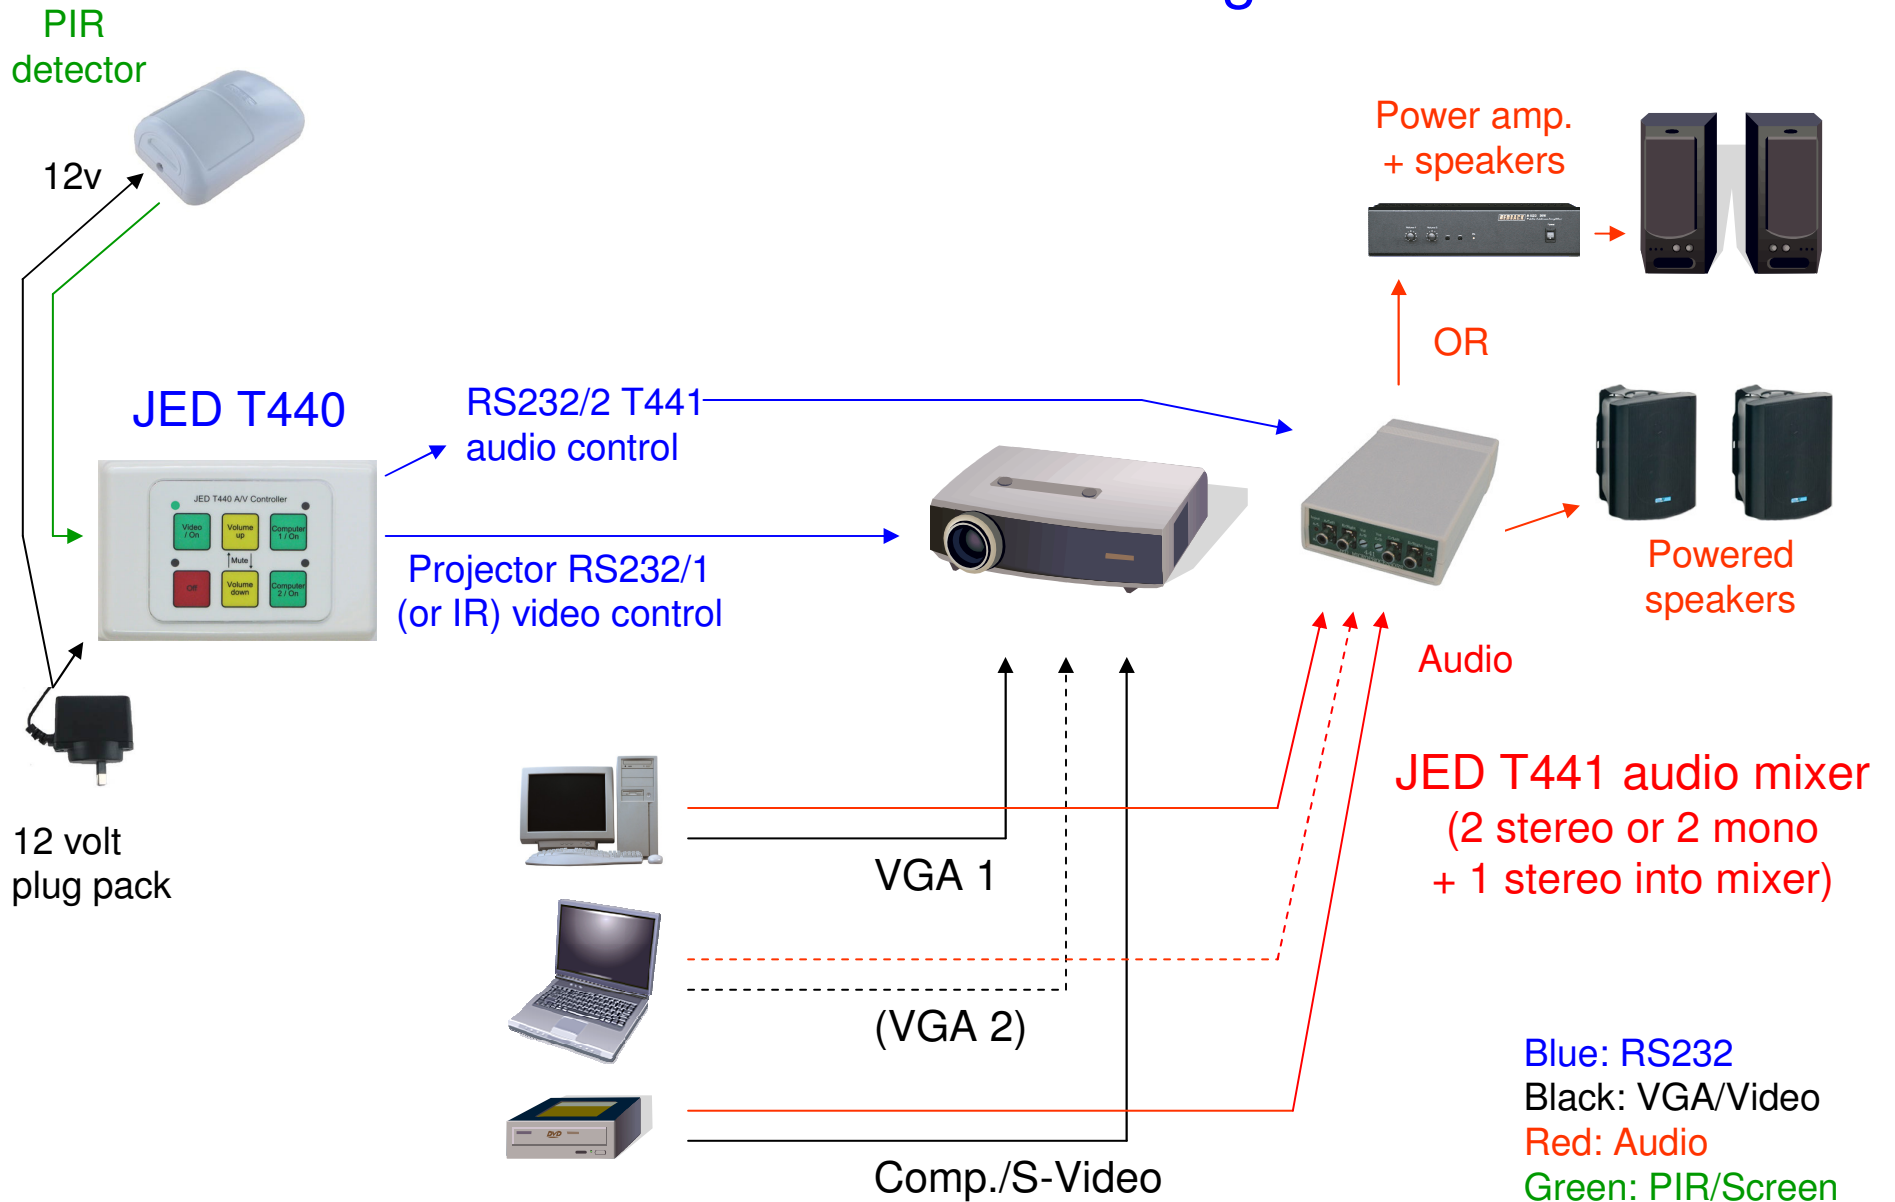

JED T440 simple system block diagram #1: projector/no-audio control configuration

JED T440 plus 439 simple system block diagram #2: projector/no-audio & USB EWB control configuration

JED T440 system block diagram #3: with T441 audio control configuration

JED T440 full system block diagram #4: with T461 audio control configuration