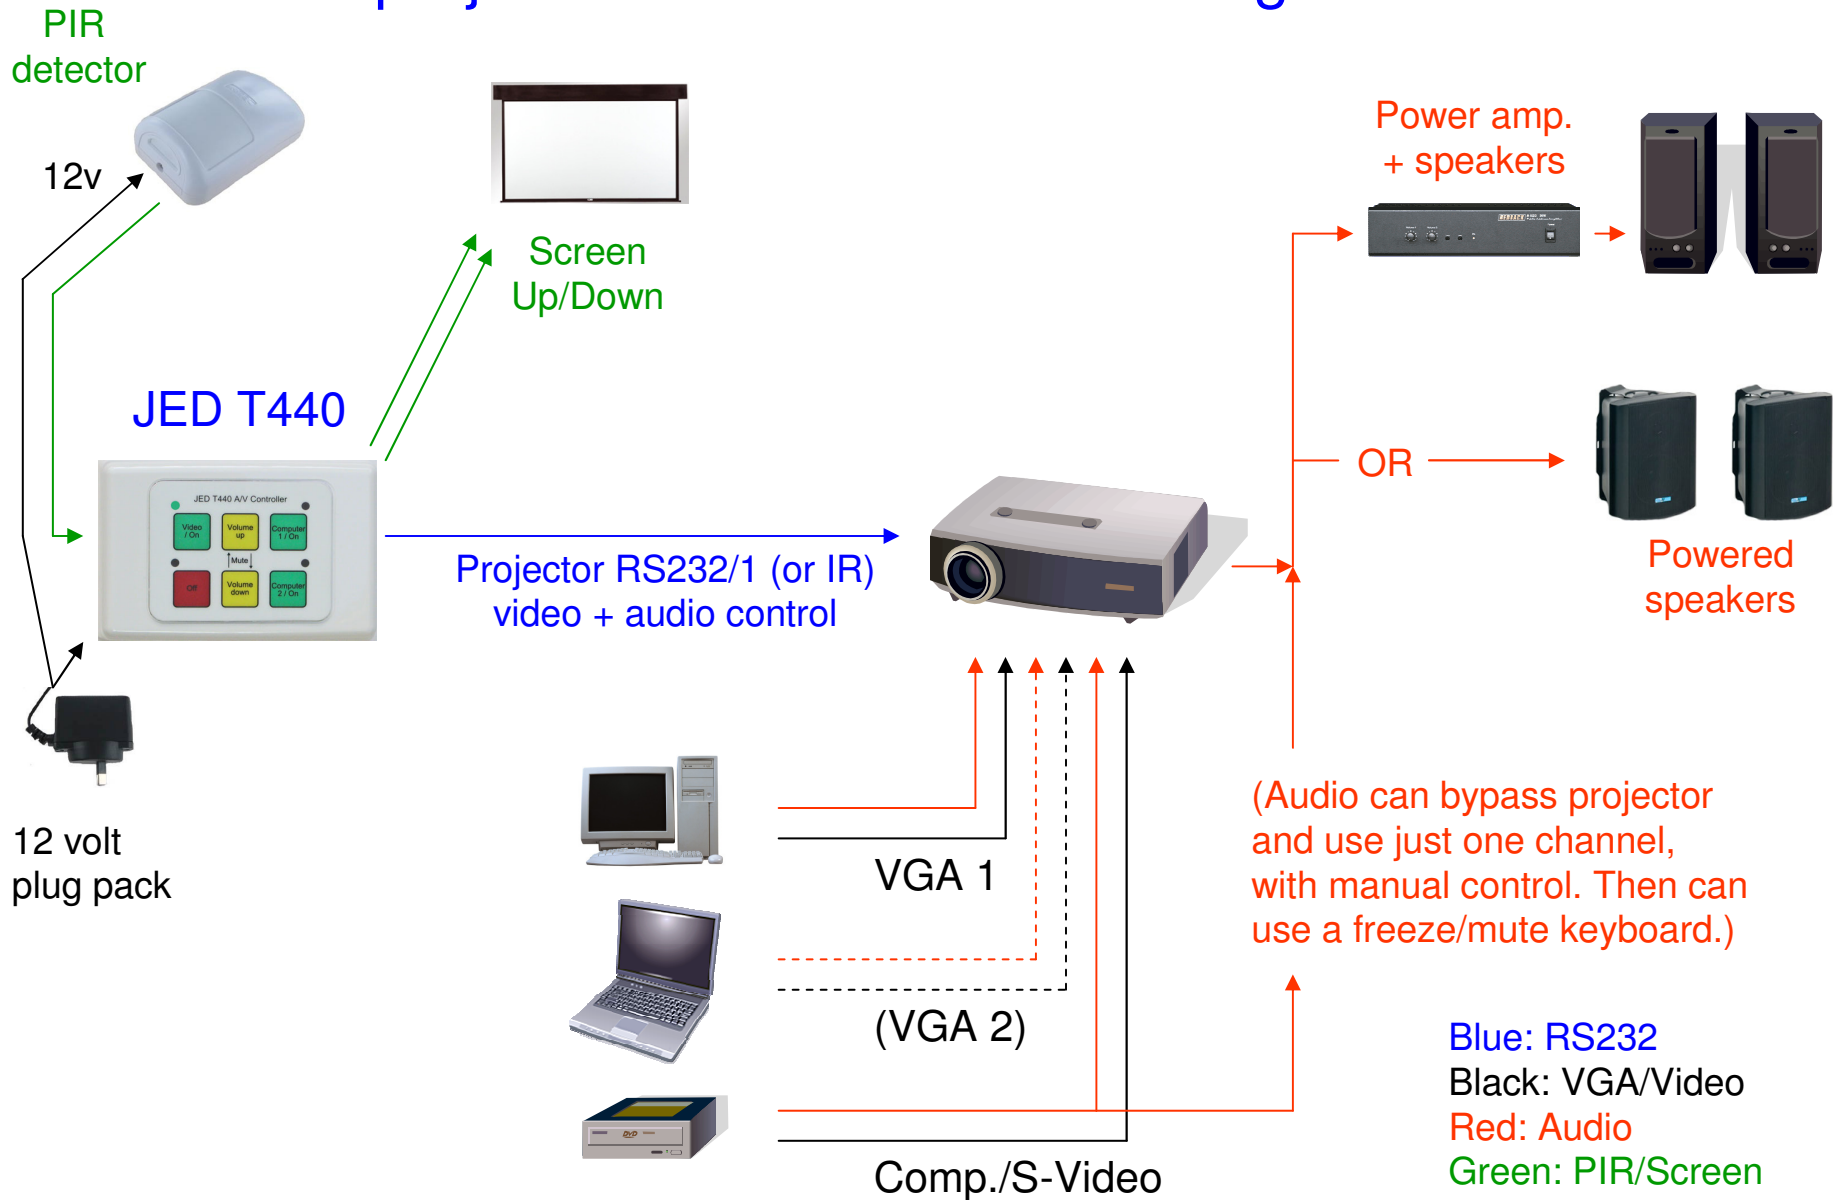

JED T440 simple system block diagram #1: projector/no-audio control configuration

JED T440 plus 439 simple system block diagram #2: projector/no-audio & USB EWB control configuration

JED T440 system block diagram #3: with T441 audio control configuration

JED T440 full system block diagram #4: with T461 audio control configuration